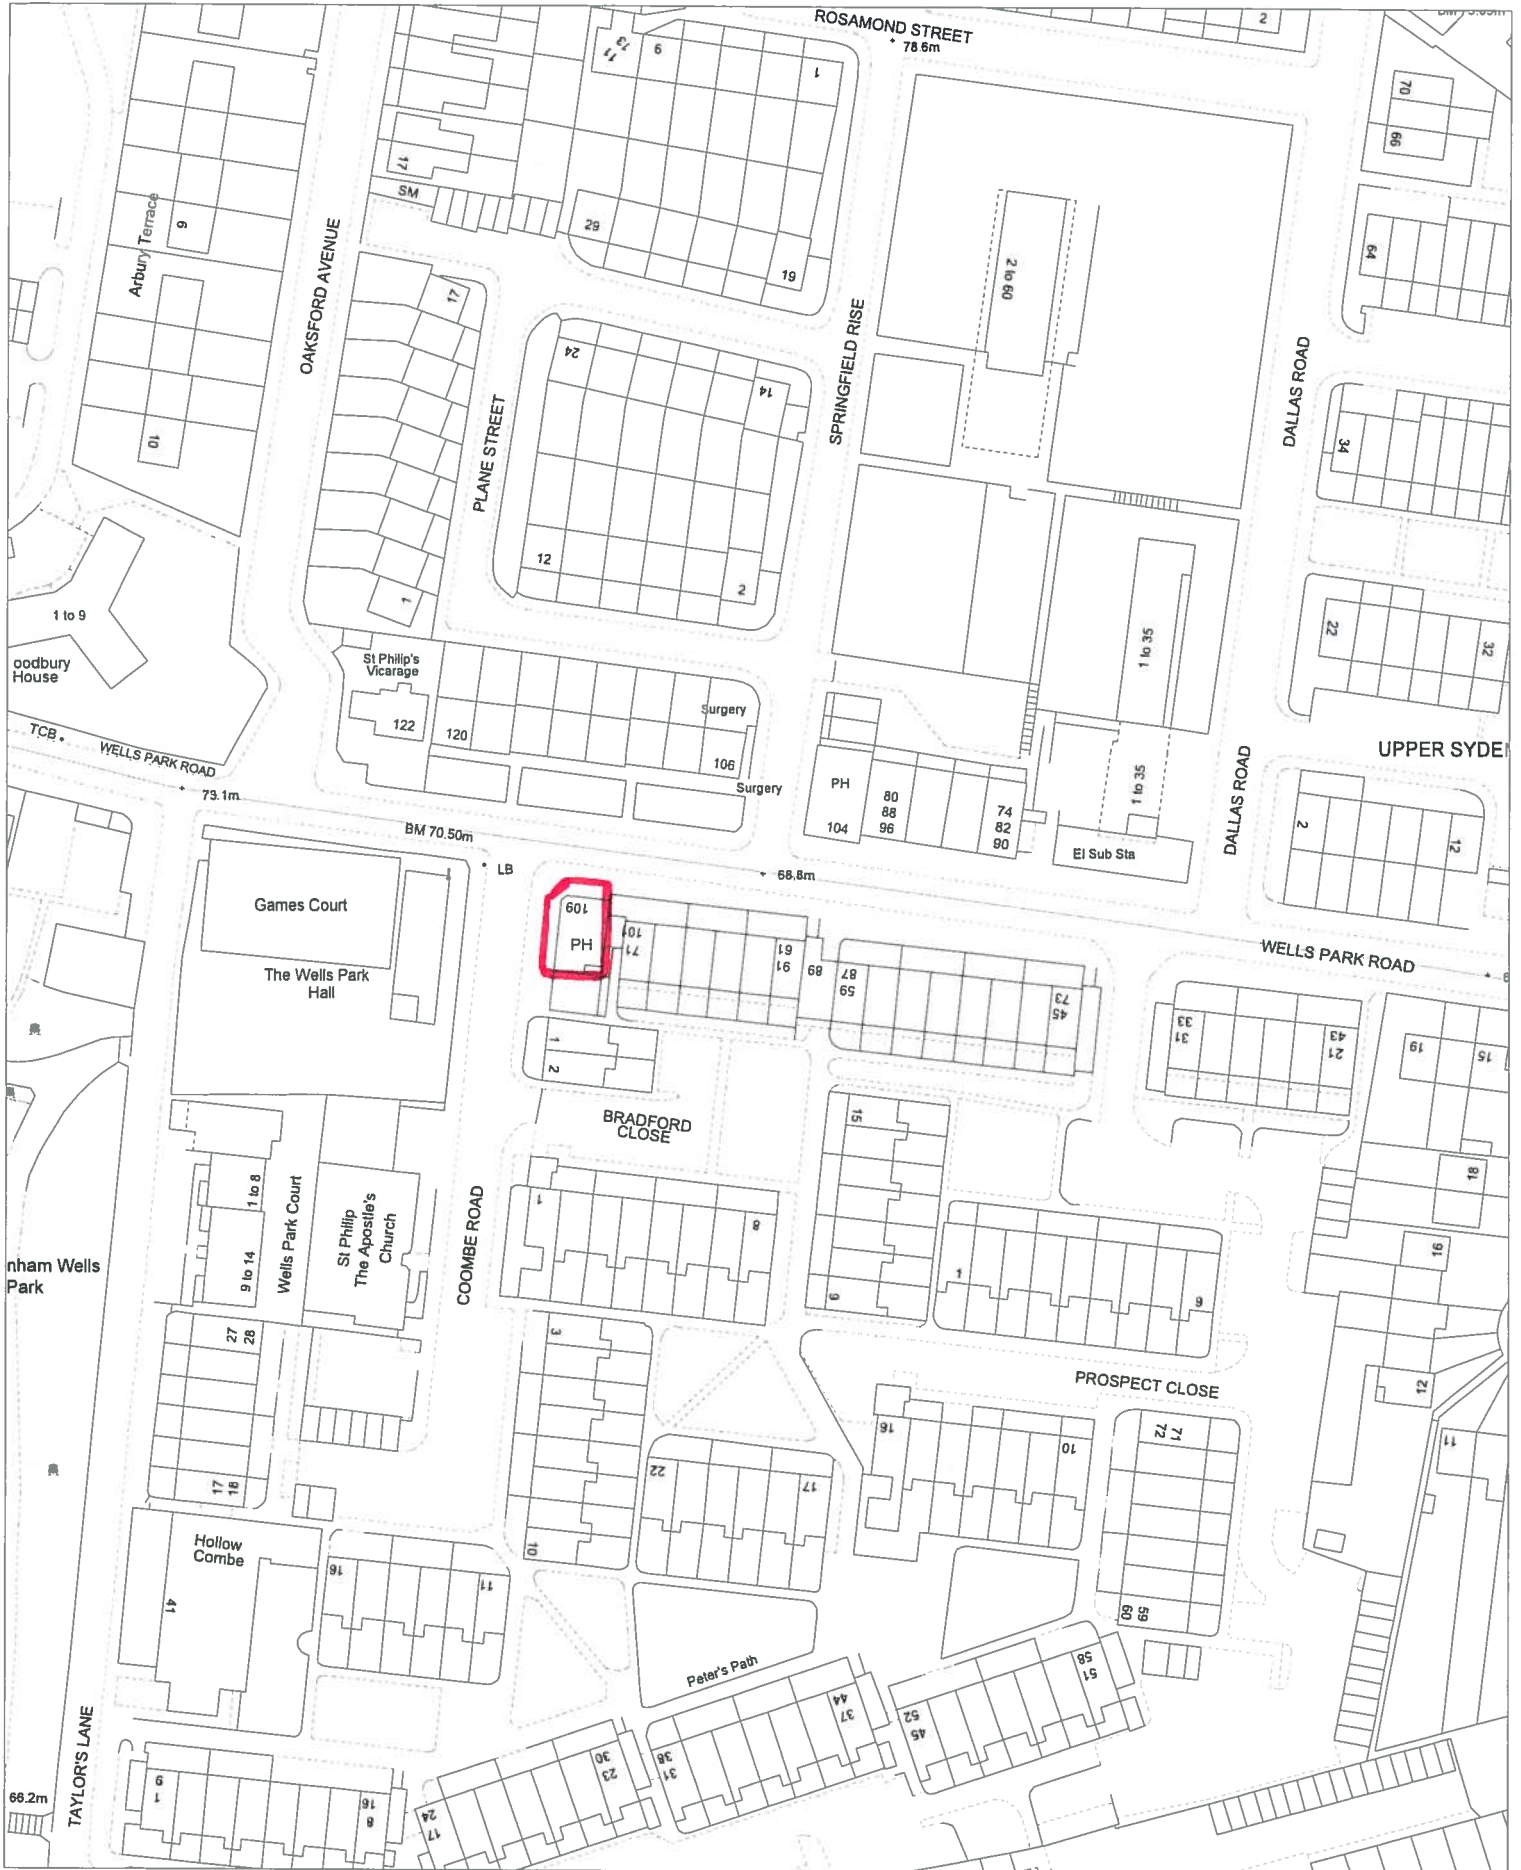

The Talma, 109 Wells Park SE26

Scale: 1250

Base on the
Ordnance Survey map
Licence no: 100017710
London, SE6 4RU

Date: 23/05/16